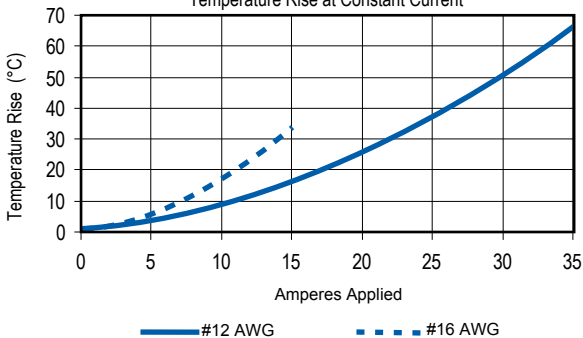

Power Drawer® 35
#12 & #16 AWG Contacts
Temperature Rise at Constant Current

#20 AWG Contact
Temperature Rise at Constant Current