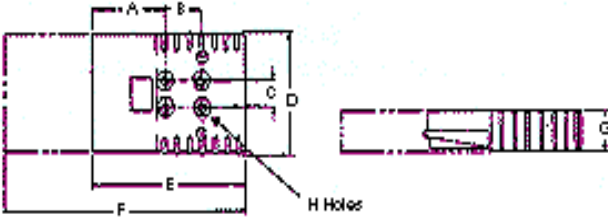

SBX - Two Pole Battery Connector Dimensions

Dimensions	SBX350	
	mm.	in.
"A"	61.9	2.44
"B"	28.5	1.13
"C"	15.9	0.63
"D"	85.7	3.37
"E"	125.40	4.94
"F"	200.00	7.88
"G"	33.3	1.31
"H"	6.7	0.26

All Products are protected by copyrights. All rights reserved.