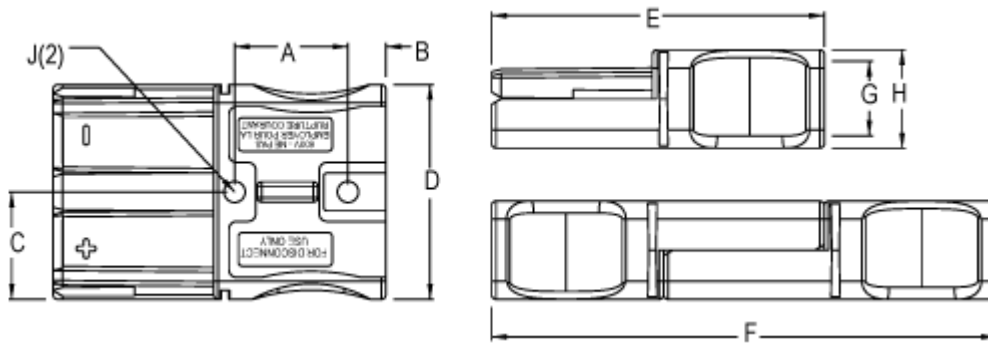

SBS 50 - Two Pole Battery Connector Dimensions

SBS™ Housing

Housing Dimensions	SBS™ 50	
	mm.	in.
"A"	19.1	0.75
"B"	6.3	0.25
"C"	30.7	1.21
"D"	36.1	1.42
"E"	55.8	2.20
"F"	84.8	3.34
"G"	10.6	0.42
"H"	16.5	0.65
"J"	3.6	0.14

Panel Mount Bracket

Panel Mount Cutout