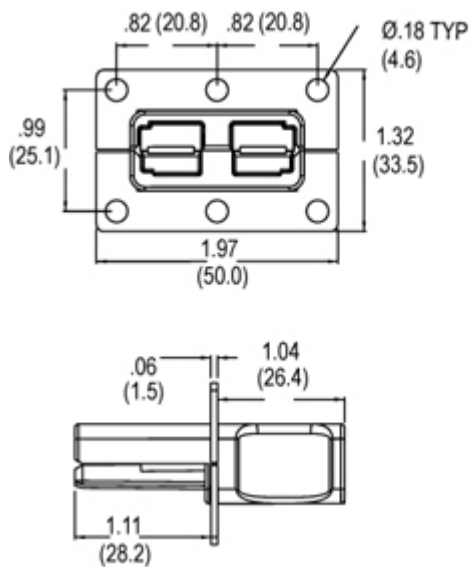

SBS 50 - Two Pole Battery Connector Dimensions

SBS™ Housing

Housing Dimensions	SBS™ 50	
	mm.	in.
"A"	19.1	0.75
"B"	6.3	0.25
"C"	30.7	1.21
"D"	36.1	1.42
"E"	55.8	2.20
"F"	84.8	3.34
"G"	10.6	0.42
"H"	16.5	0.65
"J"	3.6	0.14

Panel Mount Bracket

Panel Mount Cutout