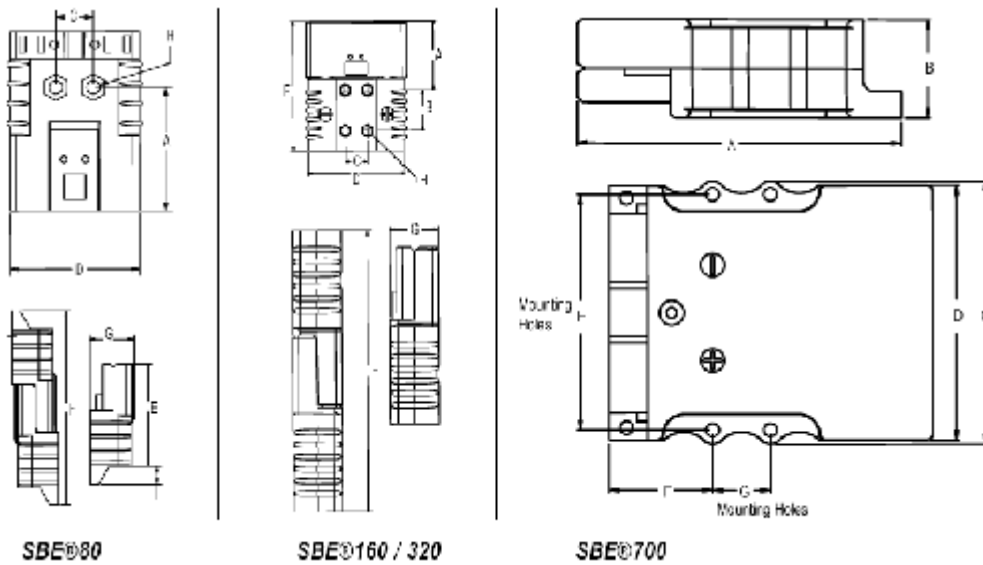

SBE - Two Pole (Euro) Battery Connector Dimensions

Dimensions	SBE80		SBE160		SBE320		SBE700	
	mm.	in.	mm.	in.	mm.	in.	mm	in.
"A"	45.5	1.79	49.2	1.94	61.9	2.44	177.8	7.0
"B"	N/A	N/A	28.5	1.13	28.5	1.13	54.1	2.13
"C"	15.2	.60	15.9	.63	15.9	.63	144.5	5.69
"D"	50.5	1.99	71.2	2.80	85.7	3.37	140.0	5.50
"E"	69.5	2.74	92.2	3.63	125.4	4.94	129.3	5.09
"F"	111	4.37	146.3	5.75	200.1	7.88	56.9	2.24
"G"	26.5	1.04	25.4	1.00	33.3	1.31	31.8	1.25
"H"	5.1	.20	6.7	.26	6.7	.26	N/A	N/A