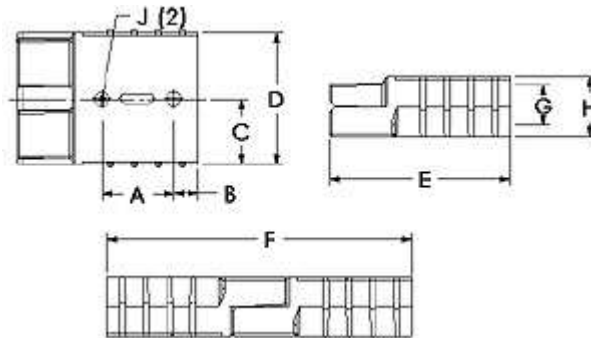

## SB - Two Pole Battery Connector Dimensions

Dimensions	SB50		SB120		SB175		SB350	
	mm.	in.	mm.	in.	mm.	in.	mm.	in.
"A"	19.0	0.75	19.05	0.75	28.5	1.13	28.5	1.13
"B"	6.4	0.25	8.64	0.34	11.0	0.44	35.0	1.38
"C"	18.2	0.72	23.19	0.913	27.8	1.09	35.0	1.38
"D"	36.5	1.44	46.38	1.826	55.6	2.19	69.8	2.75
"E"	47.6	1.88	63.50	2.50	79.4	3.13	108.0	4.25
"F"	80.9	3.19	104.65	4.12	133.3	5.25	182.6	7.19
"G"	11.5	0.45	15.32	0.603	19.0	0.75	27.0	1.06
"H"	15.9	0.63	20.62	0.812	25.4	1.00	33.3	1.31
"J"	3.7	0.14	5.05	0.199	6.7	0.27	6.7	0.27